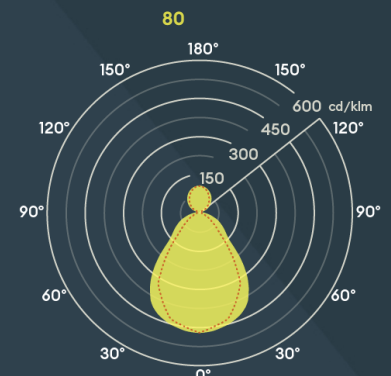

ACCESSORIES

VTSWALL	Silver Wall Mount Kit	Sold Separately
VTSICON	Silver Connect Joint Kit	Sold Separately