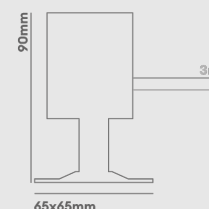

Photometrics @ 25°C

Product Code	Finish	Beam	W	Colour	lm	lm/W	lx@1m	Energy
UL030DNBX40	Stainless steel	12°	4.6W	4000K	490	70	7975	AIG E
UL030DNBX30	Stainless steel	12°	4.6W	3000K	480	69	7812	AIG E
UL030DNBX27	Stainless steel	12°	4.6W	2700K	470	67	7649	AIG E
UL030DWBX27	Stainless steel	40°	4.6W	2700K	470	67	1007	AIG E
UL030DWBX30	Stainless steel	40°	4.6W	3000K	480	69	1029	AIG E
UL030DWBX40	Stainless steel	40°	4.6W	4000K	490	70	1050	AIG E
UL030ANAX30	Brass	12°	4.6W	3000K	480	69	7812	AIG E
UL030ANAX27	Brass	12°	4.6W	2700K	470	67	7649	AIG E
UL030AWAX30	Brass	40°	4.6W	3000K	480	69	1029	AIG E
UL030AWAX27	Brass	40°	4.6W	2700K	470	67	1007	AIG E
UL030BWBX30	Black anodised aluminium	40°	4.6W	3000K	480	69	1029	AIG E
UL030BWBX27	Black anodised aluminium	40°	4.6W	2700K	470	67	1007	AIG E

Energy rating is a reflection of the LED light source.

Wiring Information

Cable / Flying Lead	1m (H05RN-F) rubberised cable (outside diameter: 6mm)
Type of Wiring Required	Series

LED Driver

Driver	Input	SELV	Dimming	Bathroom Zone	Min	Max
PLU/700 3-9	220-240V	Yes	No	0	1	4
PSIP70018W	220-240V	Yes	No	0	1	3
PSDIM700	220-240V		Yes (1-10V)	0	1	11

Accessories

JB2 / JB4	Waterproof junction box / Gel filled waterproof connector	Sold Separately
WCR 275 BLACK	2-core rubber cable	Sold Separately

Patent Information

GB25444975 EP3176502