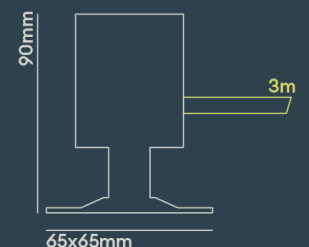

4.6W 4.6W at 700mA

Coastal protected

IP68 IP68 ideal for outdoor areas and under water lighting

UL030

High output universal LED light

FEATURES

IP rating	IP68
CSP Switchable	Single CCT
Tilttable (°)	360
Dimmable Option	Driver dependent
LED Lifetime	L70 70,000h
Colour Rendering Index	CRI>80
Colour Consistency	SDCM3
Rotation angle (°)	360

INSTALLATION INFORMATION

Input	700mA DC
Maximum Ambient Temperature	50°C
Weight	645g
Inrush Current	N/A
Construction Material	Stainless steel (316), brass, anodised aluminium
UK Bathroom Zone	0
SELV	N/A
Electric Class (1, 2, 3)	III
Earth Leakage	N/A
Suitable for coastal areas	Yes

WARRANTY

Warranty 7 years

FEATURES & BENEFITS

Single LED and lens combination for maximum efficiency and optimal light distribution

Complete with wall fixings

Tilt & rotate for adjusting light

Antique brass finish, Marine grade stainless steel 316 & Black anodised aluminium

Long lifetime of 70,000hrs

PATENT: **GB2544975 EP3176502**

Photometrics @ 25°C

Product Code	Finish	Beam	W	Colour	lm	lm/W	lx@1m	Energy
UL030DNBX40	Stainless steel	12°	4.6W	4000K	490	70	7975	
UL030DNBX27	Stainless steel	12°	4.6W	2700K	470	67	7649	
UL030DWBX30	Stainless steel	40°	4.6W	3000K	480	69	1029	
UL030DWBX40	Stainless steel	40°	4.6W	4000K	490	70	1050	
UL030ANAX30	Brass	12°	4.6W	3000K	480	69	7812	
UL030ANAX27	Brass	12°	4.6W	2700K	470	67	7649	
UL030AWAX30	Brass	40°	4.6W	3000K	480	69	1029	
UL030AWAX27	Brass	40°	4.6W	2700K	470	67	1007	
UL030BWBX30	Black anodised aluminium	40°	4.6W	3000K	480	69	1029	

Energy rating is a reflection of the LED light source.

WIRING INFORMATION

Cable / Flying Lead	1m (H05RN-F) rubberised cable (outside diameter: 6mm)
Type of Wiring Required	Series

LED DRIVER