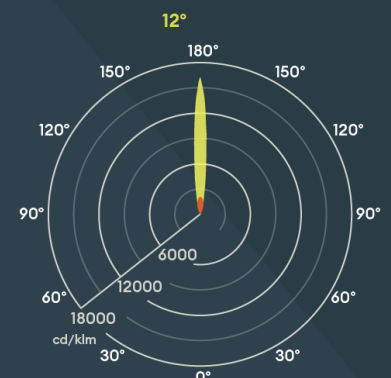

4.6W 4.6W at 700mA

Coastal protected

IP68 IP68 ideal for outdoor areas and under water lighting

UL030

High output universal LED light

FEATURES

IP rating	IP68
CSP Switchable	Single CCT
Tilttable (°)	360
Dimmable Option	Driver dependent
LED Lifetime	L70 70,000h
Colour Rendering Index	CRI>80
Colour Consistency	SDCM3
Rotation angle (°)	360

INSTALLATION INFORMATION

Input	700mA DC
Maximum Ambient Temperature	50°C
Weight	645g
Inrush Current	N/A
Construction Material	Stainless steel (316), brass, anodised aluminium
UK Bathroom Zone	0
SELV	N/A
Electric Class (1, 2, 3)	III
Earth Leakage	N/A
Suitable for coastal areas	Yes

WARRANTY

Warranty 7 years

FEATURES & BENEFITS

Single LED and lens combination for maximum efficiency and optimal light distribution

Complete with wall fixings

Tilt & rotate for adjusting light

Antique brass finish, Marine grade stainless steel 316 & Black anodised aluminium

Long lifetime of 70,000hrs

PATENT: **GB2544975 EP3176502**

Photometrics @ 25°C

Product Code	Finish	Beam	W	Colour	lm	lm/W	lx@1m	Energy
UL030DNBX40	Stainless steel	12°	4.6W	4000K	490	70	7975	
UL030DNBX27	Stainless steel	12°	4.6W	2700K	470	67	7649	
UL030DWBX30	Stainless steel	40°	4.6W	3000K	480	69	1029	
UL030DWBX40	Stainless steel	40°	4.6W	4000K	490	70	1050	
UL030ANAX30	Brass	12°	4.6W	3000K	480	69	7812	
UL030ANAX27	Brass	12°	4.6W	2700K	470	67	7649	
UL030AWAX30	Brass	40°	4.6W	3000K	480	69	1029	
UL030AWAX27	Brass	40°	4.6W	2700K	470	67	1007	
UL030BWBX30	Black anodised aluminium	40°	4.6W	3000K	480	69	1029	

Energy rating is a reflection of the LED light source.

WIRING INFORMATION

Cable / Flying Lead	1m (H05RN-F) rubberised cable (outside diameter: 6mm)
Type of Wiring Required	Series

LED DRIVER