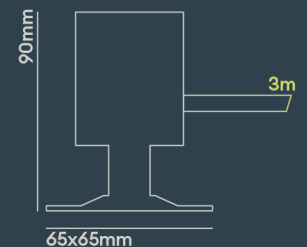

ACCESSORIES