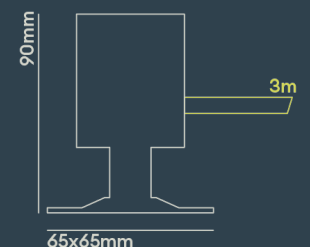

Energy rating is a reflection of the LED light source.