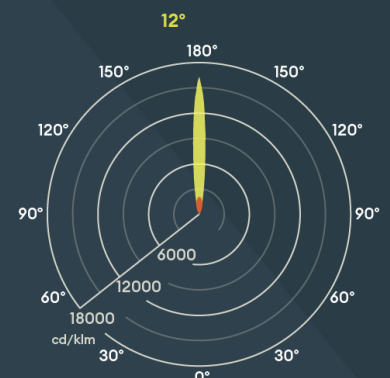

Energy rating is a reflection of the LED light source.