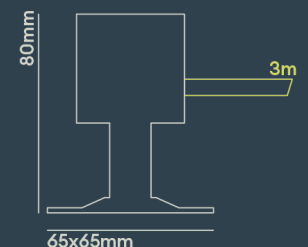

INSTALLATION INFORMATION

Input	150mA / 250mA / 350mA / 500mA / 700mA DC
Maximum Ambient Temperature	55°C
Weight	UL010A: 562g, UL010BK: 332g, UL010SS: 500g, UL010BZ: TBC
Inrush Current	N/A
Construction Material	Antique Brass
UK Bathroom Zone	0
SELV	N/A
Electric Class (1, 2, 3)	III
Earth Leakage	N/A
Suitable for coastal areas	Yes

BEAM ANGLE: 40°

Energy rating is a reflection of the LED light source.

WIRING INFORMATION

Cable / Flying Lead	3m (H05RN-F) rubberised cable (outside diameter: 6mm)
Type of Wiring Required	Series

LED DRIVER