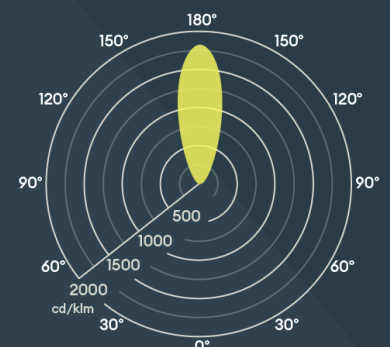

UL010

Universal LED light

FEATURES

IP rating	IP68
CSP Switchable	Single CCT
Tilttable (°)	360
Dimmable Option	Driver dependent
LED Lifetime	L70 70,000h
Colour Rendering Index	CRI>80
Colour Consistency	SDCM3
Rotation angle (°)	360

PHOTOMETRICS @ 25°C

Product code	Finish	W	Colour	Beam	lm	lm/W	Energy
UL010SS22XF	Stainless steel	0.4W / 0.7W / 1W / 1.5W / 2.2W	2200K	40°	51 - 196	89 - 120	A f G D
UL010SS27XF	Stainless steel	0.4W / 0.7W / 1W / 1.5W / 2.2W	2700K	40°	51 - 196	89 - 120	A f G D
UL010SS30XF	Stainless steel	0.4W / 0.7W / 1W / 1.5W / 2.2W	3000K	40°	54 - 210	95 - 129	A f G D
UL010SS40XF	Stainless steel	0.4W / 0.7W / 1W / 1.5W / 2.2W	4000K	40°	60 - 234	106 - 143	A f G D
UL010AB22XF	Antique brass	0.4W / 0.7W / 1W / 1.5W / 2.2W	2200K	40°	51 - 196	89 - 120	A f G D
UL010AB27XF	Antique brass	0.4W / 0.7W / 1W / 1.5W / 2.2W	2700K	40°	51 - 196	89 - 120	A f G D
UL010AB30XF	Antique brass	0.4W / 0.7W / 1W / 1.5W / 2.2W	3000K	40°	54 - 210	95 - 129	A f G D
UL010AB40XF	Antique brass	0.4W / 0.7W / 1W / 1.5W / 2.2W	4000K	40°	60 - 234	106 - 143	A f G D
UL010BK22XF	Black	0.4W / 0.7W / 1W / 1.5W / 2.2W	2200K	40°	51 - 196	89 - 120	A f G D
UL010BK27XF	Black	0.4W / 0.7W / 1W / 1.5W / 2.2W	2700K	40°	51 - 196	89 - 120	A f G D

BEAM ANGLE: 40°

Energy rating is a reflection of the LED light source.

WIRING INFORMATION

Cable / Flying Lead	3m (H05RN-F) rubberised cable (outside diameter: 6mm)
Type of Wiring Required	Series

LED DRIVER