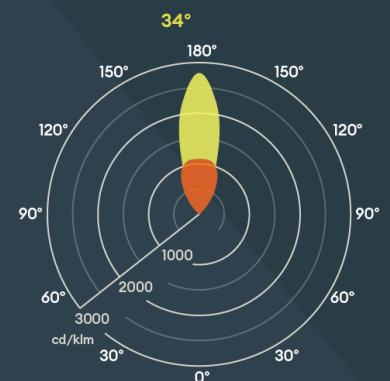

WARRANTY

Warranty 5 years

FEATURES & BENEFITS

Tilt angle of luminaire is adjustable, just turn knob to tilt the light distribution up to 25 degrees

Static loading capacity is 2000kg

Pre-wired with 1 meter of cable to aid the installer

DALI-2 dimmable and RGBW options also available

Supplied with installation tube

PHOTOMETRICS @ 25°C

Product code	Finish	Type	W	Colour	Beam	lm	lm/W	Energy
GLTMS119T30	Stainless steel 316	Ø119mm cut-out	6W	3000K	34°	450	75	
GLTMS147T30	Stainless steel 316	Ø147mm cut-out	12W	3000K	34°	1200	100	
GLTMF147T30	Stainless steel 316	Ø147mm cut-out	12W	3000K	60°	1200	100	
GLTMS165T30	Stainless steel 316	Ø165mm cut-out	18W	3000K	34°	1600	89	
GLTMF165T30	Stainless steel 316	Ø165mm cut-out	18W	3000K	60°	1600	89	
GLTMS193T30	Stainless steel 316	Ø193mm cut-out	23W	3000K	34°	2300	100	
GLTMS223T30	Stainless steel 316	Ø223mm cut-out	30W	3000K	34°	3300	100	