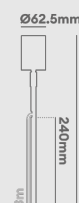

Accessories