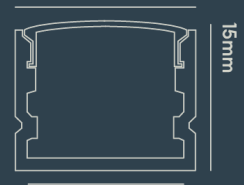

## ALUMINIUM PROFILE BARRA/STRIP/25

Aluminium Profile BARRA/STRIP/25

### FEATURES

<b>IP rating</b>	IP20
<b>Tilttable (°)</b>	Fixed
<b>Rotation angle (°)</b>	Fixed

### INSTALLATION INFORMATION

<b>Construction Material</b>	Aluminium
<b>UK Bathroom Zone</b>	N/A

20mm

17mm