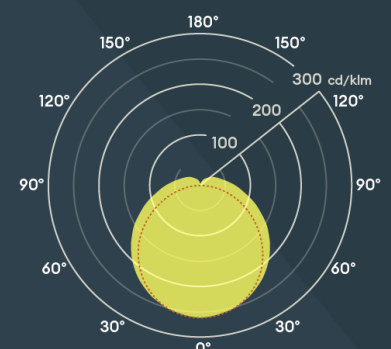

ACCESSORIES

POL30504	Polas Versa PIR Sensor	Sold Separately

BEAM ANGLE: 120°