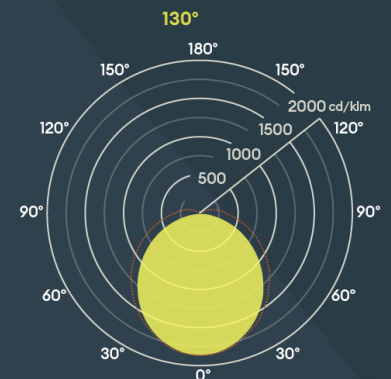

ACCESSORIES

N/A	No accessories required