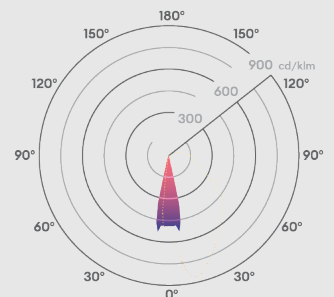

LUXI 650

collingwood

7W

IP54 ideal for walk ways and step lighting

CRI 80 providing true colour appearance

Features

IP rating	IP54
IK rating	IK06
CSP Switchable	Single CCT
Sensor Option	No
Dimmable Option	No
LED Lifetime	L70 50,000h
Colour Rendering Index	CRI>80
Colour Consistency	SDCM6

Guarantee

Warranty 3 years

Features & benefits

- IK06 for robust impact protection
- Great for soft illumination onto stone paths
- Anthracite RAL 7016

Photometrics @ 25°C

Product Code	Finish	W	Colour	Beam	lm	lm/W	Energy
OUI3824	Anthracite grey RAL7016	7W	3000K	30°	660	68	

Accessories

N/A (No Accessories required)

Beam angle: 30°

Ø90mm