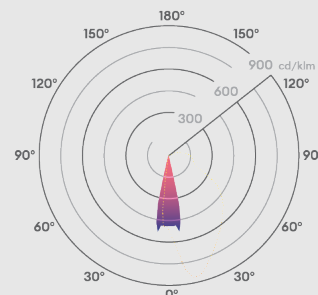

Features & benefits

- IK06 for robust impact protection
- Great for soft illumination onto stone paths

Beam angle: 30°