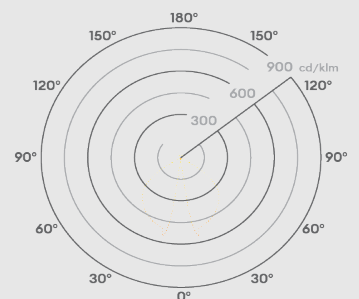

Features & benefits

- IK08 for robust impact protection
- Great for soft illumination onto stone paths
- Anthracite RAL 7016

Beam angle: 90°