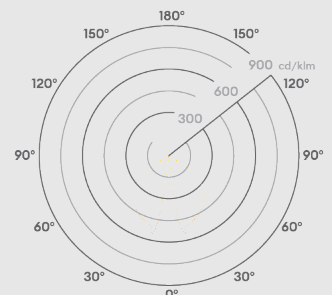

Input	220-240V AC
Maximum Ambient Temperature	-20°C - 40°C
Weight	2.130
Inrush Current	N/A
Construction Material	Aluminium
UK Bathroom Zone	N/A
SELV	No
Electric Class (1, 2, 3)	1
Suitable for coastal areas	No

Photometrics @ 25°C

Product Code	Finish	W	Colour	Beam	lm	lm/W	Energy
OUI3624	Anthracite grey RAL7016	7W	3000K	90°	750	75	

Wiring Information

Cable / Flying Lead	cable diameter for connection 12mm
Cable Required for Connector	max. cable diameter 12mm
Type of Wiring Required	Parallel

CRI 80 providing true colour appearance

Guarantee

Warranty 3 years

Features & benefits

- IK08 for robust impact protection
- Great for soft illumination onto stone paths

Beam angle: 90°

160mm 54mm