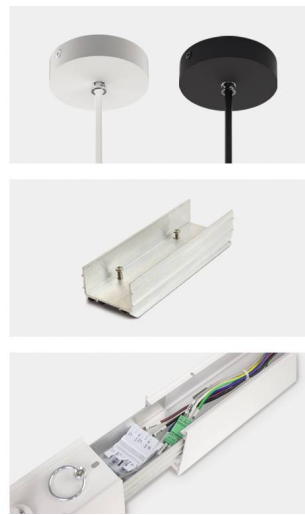

## LINEAR PRISM

Wattage & Colour Switchable Light Line