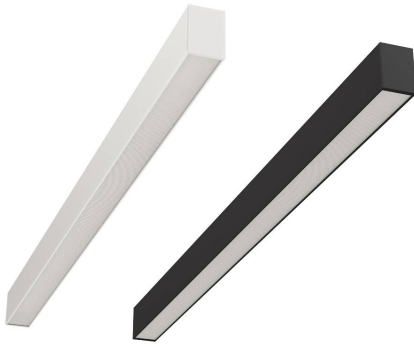

Dimmable as standard

Must be sold with either accessory
LCLBSIDCRKIT=Black / LCLWIDCRKIT=White to
provide a decorative ceiling rose for the power
cable

Install as an individual luminaire or create a
continuous run lightline (up to 20 luminaires)
using accessory LCLCONKIT

1200mm

50mm

72.5mm

LINEAR PRISM

Wattage & Colour Switchable Light Line

FEATURES

IP rating	IP20
IK rating	IK02
CSP Switchable	Switchable CCT
UGR	UGR<19, UGR<22
Sensor Option	No
Dimmable Option	Yes (DALI-2, PUSH-DIM)
LED Lifetime	L90 50,000h
Colour Rendering Index	CRI>80
Colour Consistency	SDCM6
Emergency Option	Yes, Self-Test

Linear Prism brings modern design and efficiency into your space. Switch between warm, neutral, and cool white light (3000K-3500K-4000K) to create the ideal ambiance, while UGR19 compliance ensures minimal glare. Providing exceptional energy savings (up to 130lm/W) and can be mounted individually or connected for continuous runs (up to 20 luminaires with an accessory kit). Choose between on/off and dimmable control options, and add a touch of elegance with optional decorative ceiling rose kits (LCLBSIDCRKIT/LCLWIDCRKIT). It is ideal for offices, retail spaces, and even homes, delivering both style and performance.