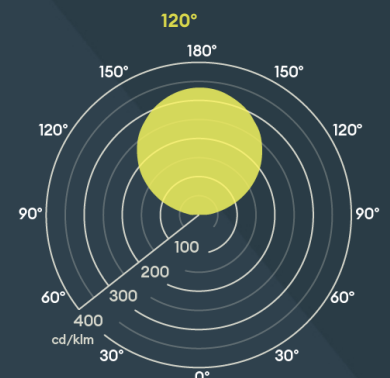

RGBW

5W

Ideal for accent lighting with low wattage

IP20

IP20 ideal for living room and hallways

WARRANTY

Warranty

3 years

FEATURES & BENEFITS

IP20 ideal for living room and hallways

Hard-wearing clear covering

Foil backed flexible PCB dissipates heat (improves LED life and colour stability)

50 LEDs per meter in White and RGBW for an even spread of light

3M self-adhesive backing

Supplied in customised lengths (0.1m up to 4.9m in 100mm increments) 5m reel also available

Compatible with a large range of controllers

LSR05

Colour change, self-adhesive flexible strip (15W max.)

FEATURES

IP rating	IP20
CSP Switchable	RGBW
Tilttable (°)	Fixed
Dimmable Option	Driver dependent
LED Lifetime	L70 50,000h
Colour Rendering Index	CRI>80
Self-Adhesive Backing	True
Bespoke Lengths	Yes
Strip type	Flexible tape

INSTALLATION INFORMATION

Input	24V DC
Weight	20g per meter
Construction Material	Flexible tape
UK Bathroom Zone	N/A
Electric Class (1, 2, 3)	III
Suitable for coastal areas	No
Maximum Running Length	5 m

WIRING INFORMATION

Cable / Flying Lead	0.2m 5-core ribbon cable
Type of Wiring Required	Parallel
Input Cable Type	5 core ribbon cable

LED DRIVER

Driver	Input	SELV	Dimming	Bathroom Zone	Min	Max
PR3002	220-240V	Yes	Yes	N/A	0.1m	2x 5m

ACCESSORIES

CR575RGBW	5-core PVC cable	Sold Separately
CF505RGBW	5-core RGBW ribbon cable	Sold Separately
LED STRIP PROFILE RANGE	Profile range to house adhesive strip	Sold Separately

5m/100mm