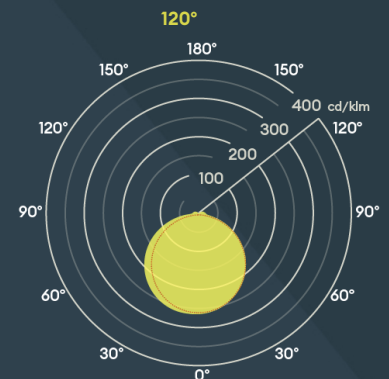

WIRING INFORMATION

Cable / Flying Lead	Supplied with 500mm, 0.5mm² flying lead from one end
Type of Wiring Required	Parallel

LED DRIVER

Driver	Input	SELV	Dimming	Bathroom Zone	Min	Max
LSD6024	220-240V	Yes	Yes (with PDCINT 1-10V)	0 (1 when dimming)	-	9m
PS7524	220-240V 50/60Hz	Yes	Yes (with PDCINT 1-10V)	0 (1 when dimming)	-	11m
PSIP15024	220-240V	Yes	Yes (with PDCINT 1-10V)	0 (1 when dimming)	-	23m