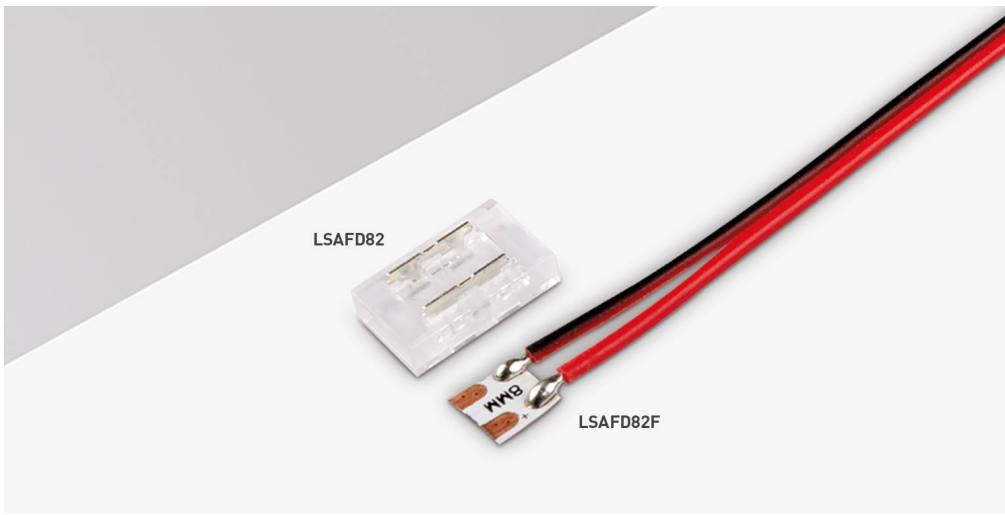

Suitable for use with 8mm COF dotless LED strip

Allows cut lengths of COF strip to be joined together

Design developed for quick and secure installation

WARRANTY

Warranty

3 years (extended)

COF STRIPS

8mm COF LED Strip Accessories

FEATURES

IP rating IP20

INSTALLATION INFORMATION

UK Bathroom Zone N/A