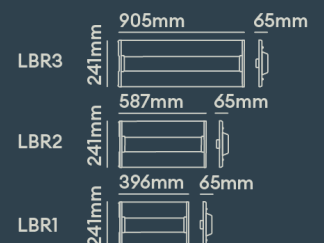

110x55° beam angle optimised to light racking aisles

IK07 for high protection against impact

Choice of PIR, microwave and daylight control options saves energy and takes just seconds to fit

Mounting options for jack chain suspension, M10 or M20 fixing to busbar and surface mount

BEAM ANGLE: **110x55°**

**RACKBAY CSP**

Colour & wattage switchable low/high bay suitable for mounting between 3 and 14 metres high

**FEATURES**

IP rating	IP20
IK rating	IK07
CSP Switchable	Switchable CCT
Sensor Option	Yes - with accessory
Dimmable Option	Yes (0-10V)
LED Lifetime	L70 100,000h
Colour Rendering Index	CRI>80
Colour Consistency	SDCM5
Emergency Option	Yes, using converter

**INSTALLATION INFORMATION**

Input	220-240V AC
Maximum Ambient Temperature	-30°C - 50°C
Weight	LBR1: 2.05Kg, LBR2: 2.7Kg, LBR3: 3.36Kg
Inrush Current	60-80-100W: 100A 220uS; 160-180-200: 100A 316uS; 200-220-240W 100A 316uS
Construction Material	Aluminium / PC
SELV	No
Electric Class (1, 2, 3)	I
Install Connector Type	Flying lead
UK Building Regulations	Part P & L
UK Protection	Short Circuit Protection, Over Temperature Protection, Over Voltage Protection
Mounting Options	Ceiling & suspended
Power Factor	0.975

**Photometrics @ 25°C**

Product Code	Finish	Type	Beam	W	Colour	lm	lm/W	Energy
LBR1V	White	0-10V Dimmable	110x55°	60W	3000K	8700	145	
					4000K	9000	150	
				80W	3000K	11600	145	
					4000K	12000	150	
LBR2V	White	0-10V Dimmable	110x55°	100W	3000K	14500	145	
					4000K	15000	150	
				160W	3000K	22400	145	
					4000K	24000	150	
LBR3V	White	0-10V Dimmable	110x55°	180W	3000K	25200	145	
					4000K	27000	150	
				200W	3000K	28000	145	
					4000K	30000	150	
LBR3V	White	0-10V Dimmable	110x55°	200W	3000K	28000	145	
					4000K	30000	150	
				220W	3000K	30800	145	
					4000K	33000	150	
LBR3V	White	0-10V Dimmable	110x55°	240W	3000K	33600	145	
					4000K	36000	150	