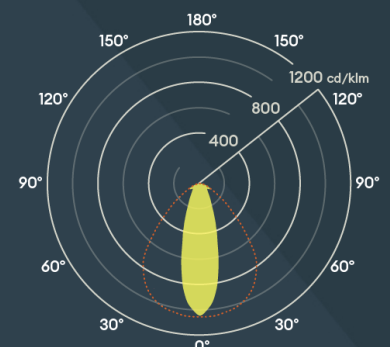

110x55° beam angle optimised to light racking aisles

IK07 for high protection against impact

Choice of PIR, microwave and daylight control options saves energy and takes just seconds to fit

Mounting options for jack chain suspension, M10 or M20 fixing to busbar and surface mount

BEAM ANGLE: **110x55°**

**RACKBAY CSP**

Colour & wattage switchable low/high bay suitable for mounting between 3 and 14 metres high

**FEATURES**

IP rating	IP20
IK rating	IK07
CSP Switchable	Switchable CCT
Sensor Option	Yes - with accessory
Dimmable Option	Yes (0-10V)
LED Lifetime	L70 100,000h
Colour Rendering Index	CRI>80
Colour Consistency	SDCM5
Emergency Option	Yes, using converter