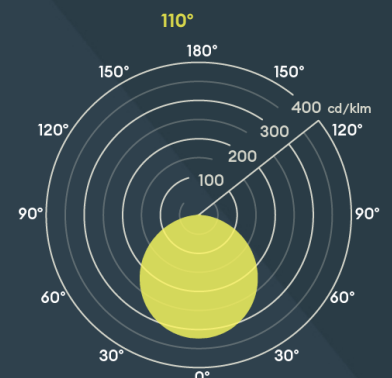

360-degree lit effect

IK10 perfect for external use

CCT switchable between
3000K, 4000K & 5700K

WARRANTY

Warranty

5 years

FEATURES & BENEFITS

HALO lit effect provides a 360-degree soft glow around the product to help the entrance of your building create interest and appear welcoming

Set to 3000K as standard to minimise low blue light content and disruption to the nocturnal ecosystem

Option to have integral microwave sensor to automatically switch the light OFF during daylight and when there is no presence to save energy

Emergency product (only) features a simple push-button to make it easy to test the battery status

Suitable for use in a coastal application