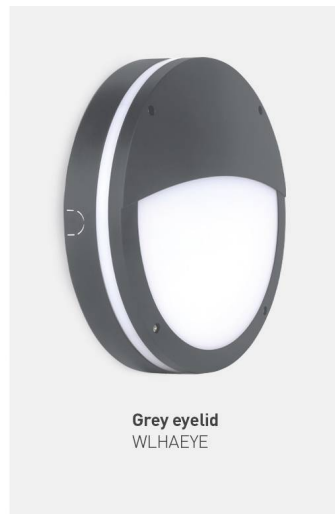

360-degree lit effect

IK10 perfect for external use

CCT switchable between
3000K, 4000K & 5700K

WARRANTY

Warranty

5 years

FEATURES & BENEFITS

HALO lit effect provides a 360-degree soft glow around the product to help the entrance of your building create interest and appear welcoming

Set to 3000K as standard to minimise low blue light content and disruption to the nocturnal ecosystem

Option to have integral microwave sensor to automatically switch the light OFF during daylight and when there is no presence to save energy

Emergency product (only) features a simple push-button to make it easy to test the battery status

Suitable for use in a coastal application

Ø275mm

67mm

Grey eyelid
WLHAEYE

HALO WALL LIGHT

12W Wall Light CSP Switchable