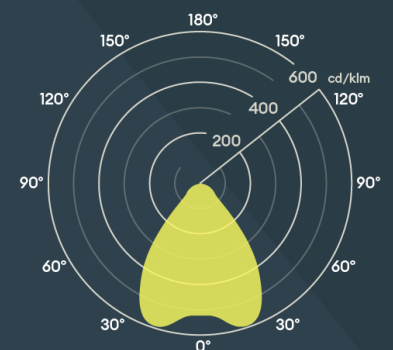

<UGR22 low glare solution to enable mounting as low as 3 metres

80° medium beam angle

Can be retrofitted on-site quickly using the screws supplied

BEAM ANGLE:

Ø413mm