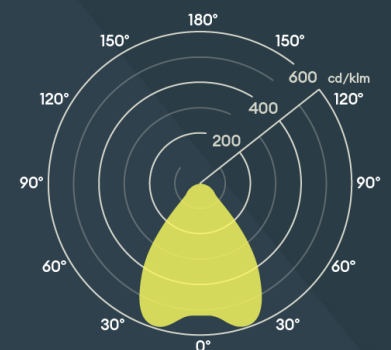

### FEATURES & BENEFITS

Boost light distribution efficiency by 20%

Provides a decorative lit effect

<UGR22 low glare solution to enable mounting as low as 3 metres

80° medium beam angle

Can be retrofitted on-site quickly using the screws supplied

BEAM ANGLE:

Ø413mm