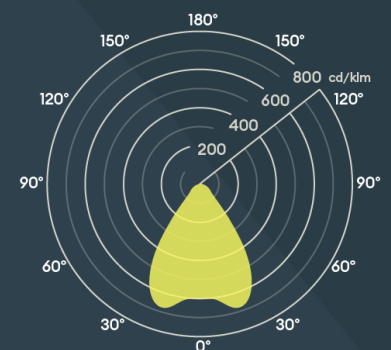

### FEATURES & BENEFITS

Boost light distribution efficiency by 20%

Provides a decorative lit effect

<UGR22 low glare solution to enable mounting as low as 3 metres

80° medium beam angle

Can be retrofitted on-site quickly using the screws supplied

BEAM ANGLE:

Ø413mm