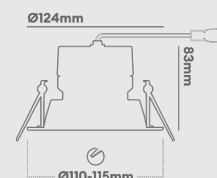

Accessories

Patent Information

GB2461935 GB2475649 GB2481542 EP2350527
NZ592254 HK1153907