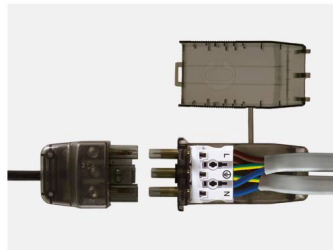

Quick and easy installation with easy-fit connector

Integrated emergency option available

Compatible with twist and lock bezels

2 part, push fit, loop in/ loop out connector

Mains dimmable

When using a converter plate, the IP rating is not affected; however, the product is no longer fire-rated.

PATENT: **GB2576385 EP3648256 HK40014447**

H2 PRO

70,000 hours long lifetime fire-rated downlight with detachable driver

FEATURES

IP rating	IP65
CSP Switchable	Switchable CCT
Tiltable (°)	Fixed
Sensor Option	No
Dimmable Option	Yes
LED Lifetime	L70 70,000h
Colour Rendering Index	CRI>80
Colour Consistency	SDCM3
Emergency Option	Yes, Manual-Test
Rotation angle (°)	Fixed

INSTALLATION INFORMATION

Input	220-240V AC
Maximum Ambient Temperature	40°C
Weight	270g
Insulation Coverable	Rolled and blown insulation
Inrush Current	1A 7.5ms
Cut Out Size	64-72
Construction Material	Mild steel / V0 rated plastic
UK Bathroom Zone	1
Maximum ceiling thickness	40 mm
SELV	Yes
Electric Class (1, 2, 3)	II
Suitable for coastal areas	No
Install Connector Type	Easy-fit connector
UK Building Regulations	Part B, C, E, P & L
FR Building Regulations	RE2020, EN 13141-1:2004, EN 1365-2:2014, EN ISO 10140-2/3:2010
Part B Fire Rating	Solid Timber 30/60/90min, I-Joist 30min, Metal Web 30min

Product not suitable for exterior use, please use H2 Pro Extreme.

WIRING INFORMATION

Cable / Flying Lead	0.15m
Cable Required for Connector	Push-fit terminal for: Twin & Earth (6242Y 2x1.5mm ²) or 3-core cable (R02V 3x1.5mm ²)
Type of Wiring Required	Parallel