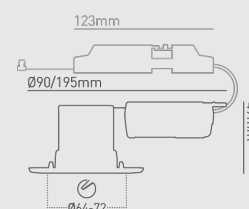

Accessories

H2 Bezels	Twist and lock bezels	Sold Separately
DLCNVERT70	Downlight Converter Plate	Sold Separately
DLCVT110	Downlight Converter Plate	Sold Separately