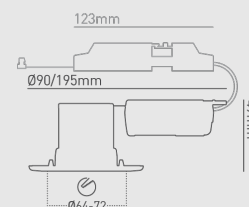

Accessories

H2 Bezels	Twist and lock bezels	Sold Separately
DLCNVERT70	Downlight Converter Plate	Sold Separately
DLCVT110	Downlight Converter Plate	Sold Separately