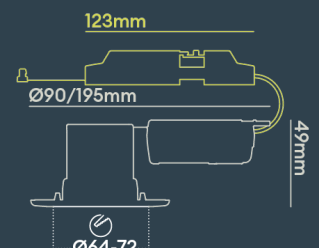

LED DRIVER

Driver	Input	SELV	Dimming	Bathroom Zone