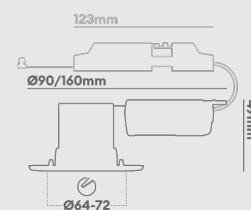

Accessories

H2 range bezels	Round and square bezel options	Sold Separately
DLCVT110	Converter plate	Sold Separately
DLCONVERT70	Converter plate	Sold Separately
DM298FP	Faceplate dimmer	Sold Separately