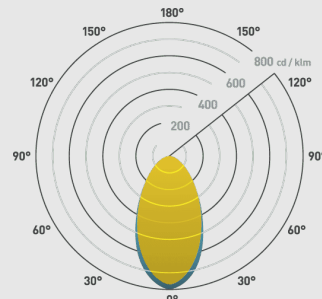

Accessories

H2 Bezels	Twist and lock bezels	Sold Separately
DLCVT110	Concealer ring for larger cut outs	Sold Separately

Beam angle: 55°