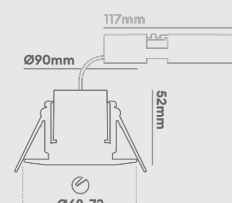

Wiring Information

Cable / Flying Lead	0.75mm² - 2.5mm² 3 core cable for connector
Cable Required for Connector	Push-fit terminal for: Twin & Earth (6242Y 2x1.5mm²) or 3-core cable (R02V 3x1.5mm²)
Type of Wiring Required	Parallel

Beam angle: 55°