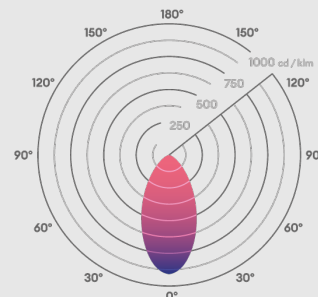

Wiring Information

Cable / Flying Lead	0.75mm² - 2.5mm² 3 core cable for connector
Cable Required for Connector	Push-fit terminal for: Twin & Earth (6242Y 2x1.5mm²) or 3-core cable (R02V 3x1.5mm²)
Type of Wiring Required	Parallel

Beam angle: 55°