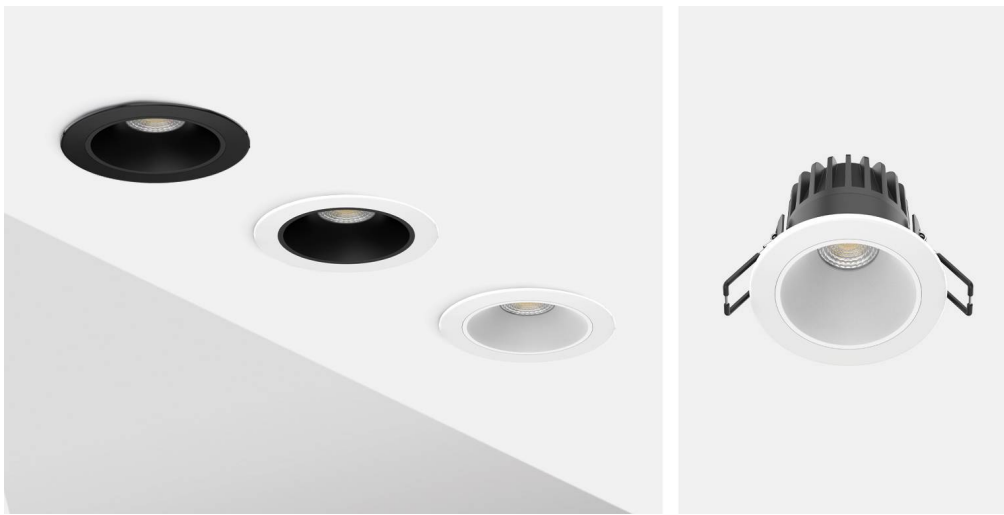

Designed for living spaces to suit architectural decor

True low glare UGR19 as opposed to perceived low glare

Wattage Switch enables range from 500 up to 900 lumens

WARRANTY

Warranty

5 years

FEATURES & BENEFITS

CCT Switchable Product enables colour temperature choice between 2200K-2700K-3000K-4000K

Select 2700K to highlight warm tones in wood, red brick or sandstone

Select 2200K 'Ember Light' to minimise blue light and create a cosy fireplace environment

H2 DECO

Wattage & CCT Switchable Architectural Downlight

FEATURES

IP rating	IP65 (from below) IP20 (from above)
CSP Switchable	Switchable CCT
Tiltable (°)	Fixed
UGR	UGR19
Sensor Option	No
Dimmable Option	Yes (Mains)
LED Lifetime	L70 B10 44,000h
Colour Rendering Index	CRI>80
Colour Consistency	SDCM3
Emergency Option	Yes, using converter
Rotation angle (°)	Fixed

Upgrade your home's ambiance with H2 Deco, the innovative downlight that seamlessly blends function and style. With a UGR19 rating, H2 Deco offers true low glare, which reduces eye strain. It also has a Wattage Switch that lets you change brightness from a relaxing 550 lumens to a stunning 1000 lumens. Beyond brightness, this CCT Switchable Product allows you to select the perfect colour temperature (2200K-4000K) to create the perfect atmosphere. Use the 2200K "Ember Light" to create a warm and inviting fireplace mood, or use the 2700K to draw attention to warm tones in wood furnishings. H2 Deco: Where comfort meets design.