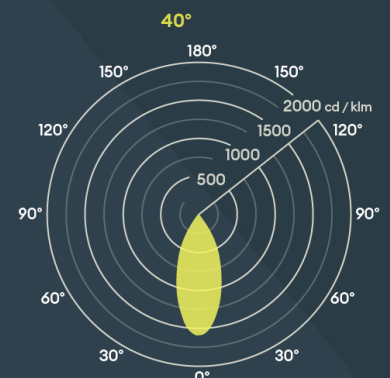

H2 DECO

Wattage & CCT Switchable Architectural Downlight

FEATURES

IP rating	IP65 (from below) IP20 (from above)
CSP Switchable	Switchable CCT
Tiltable (°)	Fixed
UGR	UGR19
Sensor Option	No
Dimmable Option	Yes (Mains)
LED Lifetime	L70 B10 44,000h
Colour Rendering Index	CRI>80
Colour Consistency	SDCM3
Emergency Option	Yes, using converter
Rotation angle (°)	Fixed

Photometrics @ 25°C

Product Code	Type	Beam	W	Colour	lm	lm/W	lx@1m	Energy
H2D1WHIWHI	Switchable wattage & switchable CCT	40°	6.5W	2200K	550	85	794	A T I G D
				2700K	600	92	917	
			3000K	650	100	1008		
			4000K	700	108	1164		
		10W	2200K	750	75	794		
			2700K	900	90	917		
			3000K	950	95	1008		
			4000K	1000	100	1164		
H2D1BLKWHI	Switchable wattage & switchable CCT	40°	6.5W	2200K	500	77	808	A T I G D
				2700K	550	85	925	
			3000K	600	92	1032		
			4000K	650	100	1136		
		10W	2200K	650	65	808		
			2700K	750	75	925		
			3000K	850	85	1032		
			4000K	900	90	1136		
H2D1BLKBLK	Switchable wattage & switchable CCT	40°	6.5W	2200K	500	77	808	A T I G D
				2700K	550	85	925	
			3000K	600	92	1032		
			4000K	650	100	1136		
		10W	2200K	650	65	808		
			2700K	750	75	925		