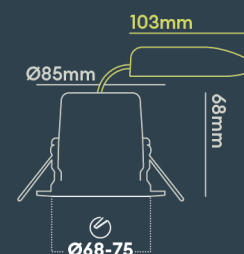

H2 DECO

Wattage & CCT Switchable Architectural Downlight

FEATURES

IP rating	IP65 (from below) IP20 (from above)
CSP Switchable	Switchable CCT
Tiltable (°)	Fixed
UGR	UGR19
Sensor Option	No
Dimmable Option	Yes (Mains)
LED Lifetime	L70 B10 44,000h
Colour Rendering Index	CRI>80
Colour Consistency	SDCM3
Emergency Option	Yes, using converter
Rotation angle (°)	Fixed

INSTALLATION INFORMATION

Input	220-240V AC
Maximum Ambient Temperature	-10°C - 40°C
Weight	300g
Insulation Coverable	Rolled and blown insulation
Double Insulation	Yes
Inrush Current	5A 150us
Cut Out Size	72-75
Construction Material	Mild steel / PC
UK Bathroom Zone	1
Maximum ceiling thickness	40 mm
SELV	Yes
Electric Class (1, 2, 3)	II
Install Connector Type	Loop in / Loop out
UK Building Regulations	Part B, C, E, P & L
Part B Fire Rating	Solid Timber 30/60/90min, I-Joist 30min, Metal Web 30min
Power Factor	0.895

Photometrics @ 25°C

Product Code	Type	Beam	W	Colour	lm	lm/W	lx@1m	Energy
H2D1WHIWHI	Switchable wattage & switchable CCT	40°	6.5W	2200K	550	85	794	A T I G D
				2700K	600	92	917	
			3000K	650	100	1008		
			4000K	700	108	1164		
		10W	2200K	750	75	794		
			2700K	900	90	917		
			3000K	950	95	1008		
			4000K	1000	100	1164		
H2D1BLKWHI	Switchable wattage & switchable CCT	40°	6.5W	2200K	500	77	808	A T I G D
				2700K	550	85	925	
			3000K	600	92	1032		
			4000K	650	100	1136		
		10W	2200K	650	65	808		
			2700K	750	75	925		
			3000K	850	85	1032		
			4000K	900	90	1136		
H2D1BLKBLK	Switchable wattage & switchable CCT	40°	6.5W	2200K	500	77	808	A T I G D
				2700K	550	85	925	
			3000K	600	92	1032		
			4000K	650	100	1136		
		10W	2200K	650	65	808		
			2700K	750	75	925		