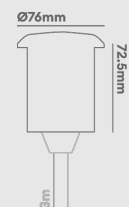

Accessories

JB5	Gell filled waterproof connector	Sold Separately
TUBE/68	Installation tube	Sold Separately