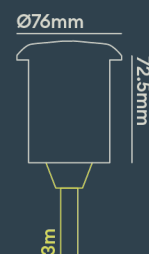

ACCESSORIES

JB5	Gell filled waterproof connector	Sold Separately
TUBE/68	Installation tube	Sold Separately