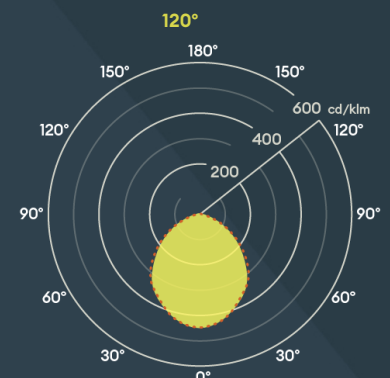

Photometrics @ 25°C

Product Code	Finish	Type	Beam	W	Colour	lm	lm/W	lx@1m	Energy
FL05BXCS	Black	Standard	120°	50W	3000K	5000	100	2230	
					4000K	5600	112	2449	
					6500K	5100	102	2230	
FL05BPCS	Black	PIR sensor	120°	50W	3000K	5000	100	2230	
					4000K	5600	112	2449	
					6500K	5100	102	2230	
FL05WXCS	White RAL9016	Standard	120°	50W	3000K	5000	100	2230	
					4000K	5600	112	2449	
					6500K	5100	102	2230	
FL05WPCS	White RAL9016	PIR sensor	120°	50W	3000K	5000	100	2230	
					4000K	5600	112	2449	
					6500K	5100	102	2230	
FL05AXCS	Anthracite grey RAL7016	Standard	120°	50W	3000K	5000	100	2230	
					4000K	5600	112	2449	
					6500K	5100	102	2230	
FL05APCS	Anthracite grey RAL7016	PIR sensor	120°	50W	3000K	5000	100	2230	
					4000K	5600	112	2449	
					6500K	5100	102	2230