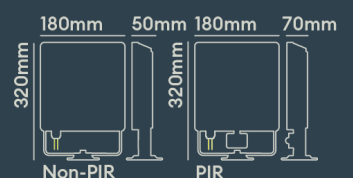

High efficacy of up to 112lm/W

First fix bracket for quick & easy installation

Ideal for coastal areas

FL05

50W colour switchable floodlight

FEATURES

IP rating	IP65
IK rating	IK07
CSP Switchable	Switchable CCT
Tilttable (°)	180
Sensor Option	No
Dimmable Option	No
LED Lifetime	L70 50,000h
Colour Rendering Index	CRi>80
Colour Consistency	SDCM4
Rotation angle (°)	360

A unique 360° rotation for total flexibility, and a 180° tilt

Supplied with 1m cable

Wide 120° beam angle, reducing the number of fittings per area required

Performs in even more extreme conditions from -40°C to +40°C

IP65 PIR option provides override function to leave permanently on or off

Photometrics @ 25°C

Product Code	Finish	Type	Beam	W	Colour	lm	lm/W	lx@1m	Energy
FL05BXCS	Black	Standard	120°	50W	3000K	5000	100	2230	
					4000K	5600	112	2449	
					6500K	5100	102	2230	
FL05BPCS	Black	PIR sensor	120°	50W	3000K	5000	100	2230	
					4000K	5600	112	2449	
					6500K	5100	102	2230	
FL05WXCS	White RAL9016	Standard	120°	50W	3000K	5000	100	2230	
					4000K	5600	112	2449	
					6500K	5100	102	2230	
FL05WPCS	White RAL9016	PIR sensor	120°	50W	3000K	5000	100	2230	
					4000K	5600	112	2449	
					6500K	5100	102	2230	
FL05AXCS	Anthracite grey RAL7016	Standard	120°	50W	3000K	5000	100	2230	
					4000K	5600	112	2449	
					6500K	5100	102	2230	
FL05APCS	Anthracite grey RAL7016	PIR sensor	120°	50W	3000K	5000	100	2230	
					4000K	5600	112	2449	
					6500K	5100	102	2230	

WIRING INFORMATION

Cable / Flying Lead	1m H05RN-F rubberised cable 3x1.0mm ² Ø7mm
Type of Wiring Required	Parallel
Input Cable Type	3x 1.0mm ²

ACCESSORIES

N/A (No Accessories required)

COLLINGWOOD
LIGHTING