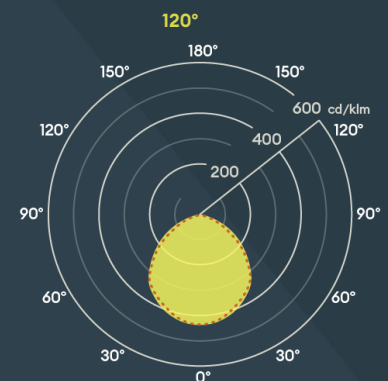

IP65 rated, meaning it provides optimum protection against the impacts of rainwater and general adverse weather conditions

A unique 360° rotation for total flexibility, and a 180° tilt

Supplied with 1m cable

Wide 120° beam angle, reducing the number of fittings per area required

Performs in even more extreme conditions from -40°C to +40°C

IP65 PIR option provides override function to leave permanently on or off