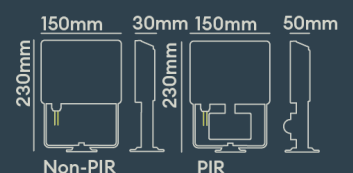

INSTALLATION INFORMATION

Input	220-240V AC
Maximum Ambient Temperature	-40°C - 40°C
Weight	580g
Inrush Current	11A 474µs
Construction Material	Black painted cast aluminium
Electric Class (1, 2, 3)	I
Earth Leakage	0.1
Suitable for coastal areas	Yes
Install Connector Type	Flying lead
UK Building Regulations	N/A
Mounting Options	Wall
Power Factor	0.5

A unique 360° rotation for total flexibility, and a 180° tilt

Supplied with 1m cable

Wide 120° beam angle, reducing the number of fittings per area required

Performs in even more extreme conditions from -40°C to +40°C

IP65 PIR option provides override function to leave permanently on or off

Photometrics @ 25°C

Product Code	Finish	Type	Beam	W	Colour	lm	lm/W	lx@1m	Energy
	Black	Standard	120°	20W	3000K	2200	110	832	
					4000K	2400	120	1040	
					6500K	2400	120	999	
	Black	PIR sensor	120°	20W	3000K	2200	110	832	
					4000K	2400	120	1040	
					6500K	2400	120	999	
	White RAL9016	Standard	120°	20W	3000K	2200	110	832	
					4000K	2400	120	1040	
					6500K	2400	120	999	
	White RAL9016	PIR sensor	120°	20W	3000K	2200	110	832	
					4000K	2400	120	1040	
					6500K	2400	120	999	
	Anthracite grey RAL7016	Standard	120°	20W	3000K	2200	110	832	
					4000K	2400	120	1040	
					6500K	2400	120	999	
	Anthracite grey RAL7016	PIR sensor	120°	20W	3000K	2200	110	832	
					4000K	2400	120	1040	
					6500K	2400	120	999	

WIRING INFORMATION

Cable / Flying Lead	1m H05RN-F rubberised cable 3x1.0mm ² Ø7mm
Type of Wiring Required	Parallel
Input Cable Type	3x 1.0mm ²

ACCESSORIES

N/A (No Accessories required)

COLLINGWOOD
LIGHTING