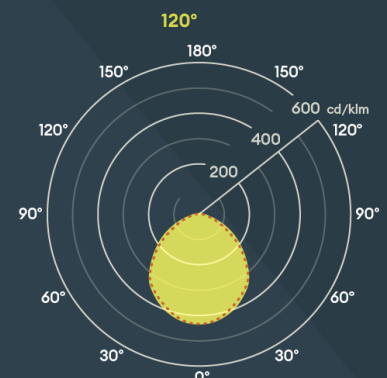

High efficacy of up to 120lm/W

First fix bracket for quick & easy installation

Ideal for coastal areas

FL02

20W colour switchable floodlight

FEATURES

IP rating	IP65
IK rating	IK07
CSP Switchable	Switchable CCT
Tilttable (°)	180
Sensor Option	No
Dimmable Option	No
LED Lifetime	L70 50,000h
Colour Rendering Index	CRI>80
Colour Consistency	SDCM5
Rotation angle (°)	360

A unique 360° rotation for total flexibility, and a 180° tilt

Supplied with 1m cable

Wide 120° beam angle, reducing the number of fittings per area required

Performs in even more extreme conditions from -40°C to +40°C

IP65 PIR option provides override function to leave permanently on or off

Photometrics @ 25°C

Product Code	Finish	Type	Beam	W	Colour	lm	lm/W	lx@1m	Energy
	Black	Standard	120°	20W	3000K	2200	110	832	
					4000K	2400	120	1040	
					6500K	2400	120	999	
	Black	PIR sensor	120°	20W	3000K	2200	110	832	
					4000K	2400	120	1040	
					6500K	2400	120	999	
	White RAL9016	Standard	120°	20W	3000K	2200	110	832	
					4000K	2400	120	1040	
					6500K	2400	120	999	
	White RAL9016	PIR sensor	120°	20W	3000K	2200	110	832	
					4000K	2400	120	1040	
					6500K	2400	120	999	
	Anthracite grey RAL7016	Standard	120°	20W	3000K	2200	110	832	
					4000K	2400	120	1040	
					6500K	2400	120	999	
	Anthracite grey RAL7016	PIR sensor	120°	20W	3000K	2200	110	832	
					4000K	2400	120	1040	
					6500K	2400	120	999	