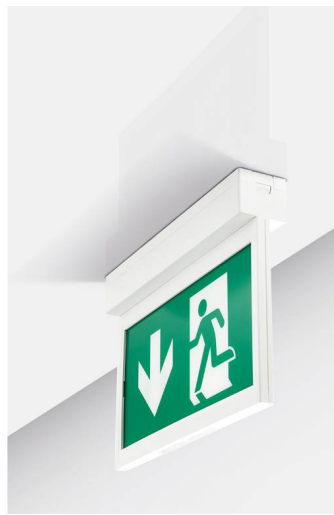

COLLINGWOOD
LIGHTING

LIGHTING INNOVATION

1m steel cable with fixings

Complying with ISO 3864-1,
and proud members of the
ICEL

WARRANTY

Warranty

3 years (extended)

Up legend
EMBLUP

Right legend
EMBLRI

Down legend
EMBLDO

Left legend
EMBLLE

SALVUS EMERGENCY EXIT BLADE

Emergency exit blade suspension kit

INSTALLATION INFORMATION

Weight	0.08kg
Construction Material	Steel
UK Bathroom Zone	N/A

ACCESSORIES

EMBX35M	Salvus Emergency Exit Box	Sold Separately
---------	---------------------------	-----------------

1000mm