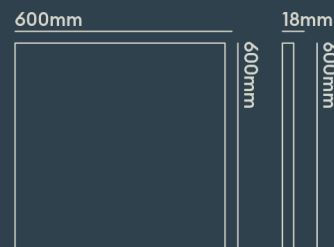

UGR16 UGR16 for office, classroom and retail application

W Wattage switchable between 22W, 24W, 25W & 27W

164lm/W Energy efficient up to 164 lm/W

WARRANTY

Warranty	5 years
Battery Warranty	5 years
On-Site Warranty	2 years

FEATURES & BENEFITS

Perfect for office, classroom and retail application

Differentiate the look of your space with a high-quality aesthetic

51,000 hours L90 lifetime

High impact rating of IK08

Security cable supplied

RG0 (Risk Exempt) Photo-biological Risk

DOMINO WHITE

Ultra-low Glare 600x600 Architectural Panel

FEATURES

IP rating	IP40
IK rating	IK08
CSP Switchable	Single CCT
UGR	UGR<16
Sensor Option	On Request
Dimmable Option	Yes (DALI-2, 0-10V, PUSH-DIM)
LED Lifetime	L90 51,000h
Colour Rendering Index	CRI>80
Colour Consistency	SDCM3
Emergency Option	Yes, using converter

INSTALLATION INFORMATION

Input	220-240V AC
Maximum Ambient Temperature	-20°C - 40°C
Weight	3.22kg
Insulation Coverable	Luminaire: Rolled and blown insulation Driver: no
Inrush Current	28A <50ms
Construction Material	Steel Housing, Polycarbonate Lens
UK Bathroom Zone	2
SELV	Yes
Electric Class (1, 2, 3)	II
Install Connector Type	2 part first fit connector
UK Building Regulations	Part P & L
Mounting Options	Recessed
TP rating	TP(a)
Power Factor	0.95

Photometrics @ 25°C

Product Code	Finish	Type	Beam	W	Colour	lm	lm/W	EM Im	Energy
DMW66X4K	White RAL9003	Mains	75°	27W	4000K	4350	161	See Accessories	
				22W	4000K	3550	161	See Accessories	
DMW66N4K	White RAL9003	Non-dimmable	75°	24W	4000K	3850	160	See Accessories	
				25W	4000K	4100	164	See Accessories	
				27W	4000K	4350	161	See Accessories	

WIRING INFORMATION

Cable / Flying Lead	0.75-1.5mm²
Type of Wiring Required	Parallel

ACCESSORIES