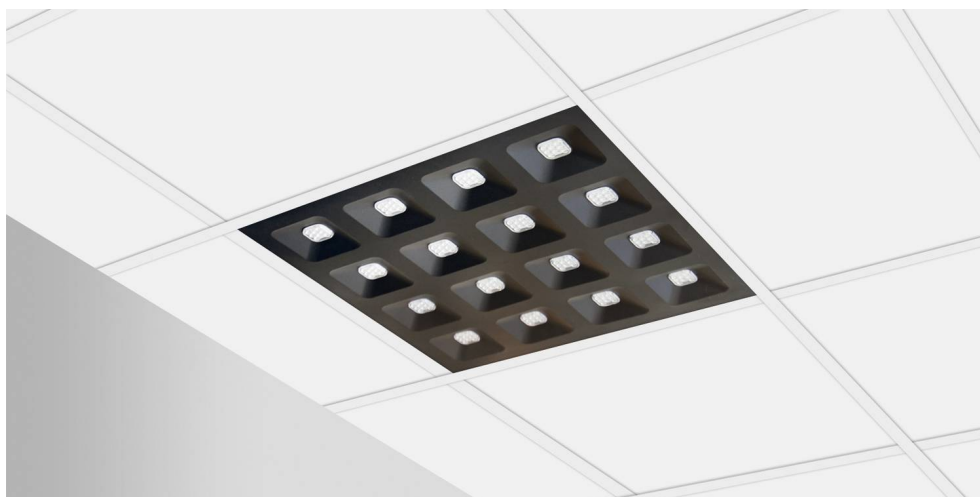

collingwood

Domino Black

UGR16 for office, classroom and retail application

Wattage switchable between 22W, 24W, 25W & 27W

Energy efficient up to 164 Lm/W

Features

IP rating	IP40
IK rating	IK08
CSP Switchable	Single CCT
UGR	UGR<16, UGR<19, UGR<22
Sensor Option	On Request
Dimmable Option	Yes (DALI-2, 0-10V, PUSH-DIM)
LED Lifetime	L90 51,000h
Colour Rendering Index	CRI>80
Colour Consistency	SDCM3
Emergency Option	Yes, using converter

Installation Information

Input	220-240V AC
Maximum Ambient Temperature	-20°C - 40°C
Weight	3.22kg
Insulation Coverable	Luminaire: Rolled and blown insulation Driver: no
Inrush Current	28A <50ms
Construction Material	Steel Housing, Polycarbonate Lens
UK Bathroom Zone	2
SELV	Yes
Electric Class (1, 2, 3)	2
Install Connector Type	2 part first fit connector
UK Building Regulations	Part P & L
Mounting Options	Recessed
TP rating	TP(a)
Power Factor	0.95