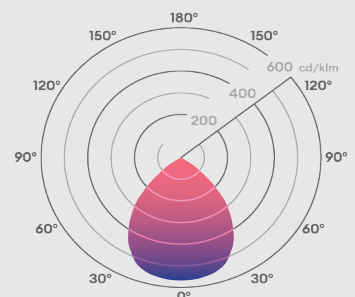

Photometrics @ 25°C

Product Code	Finish	W	Beam	lm	lm/W	Energy
DO344NW04	White	60W	40°	8680	118	

Energy rating is a reflection of the LED light source.

Wiring Information

Cable / Flying Lead	0.75-2.5mm ²
Cable Required for Connector	0.75-1.0 mm ²
Type of Wiring Required	Parallel

IP20 Perfect for internal applications

350° Adjustable with a 350° rotation

>80Ra CRI 80 providing true colour appearance

Guarantee

Warranty 3 years

Features & benefits

- IP23 perfect for indoor applications
- High efficacy of 118lm/W
- Adjustable with a 80° tilt
- 350° adjustable downlight to adjust direction of light

Beam angle: 40°

Ø235mm