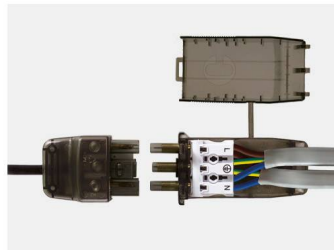

Quick and easy installation with easy-fit connector

Dim to Warm downlight

Insulation coverable

WARRANTY

Warranty

7 years

FEATURES & BENEFITS

CRI 90 enhancing the appearances of textures and colours

55° beam angle offers superior illumination and allows larger spacing between downlights

High lumen output of 620lm

Compatible with twist and lock bezels

Mains dimmable

Shallow depth of 47mm for ease of installation in shallow ceiling voids

When using a converter plate, the IP rating is not affected; however, the product is no longer fire-rated.

PATENT: **GB2576385 EP3648256 HK40014447**

BEAM ANGLE: **55°**