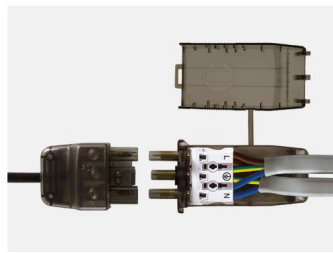

Quick and easy installation with easy-fit connector

Integrated emergency option available

Compatible with twist and lock bezels

2 part, push fit, loop in/ loop out connector

Mains dimmable

When using a converter plate, the IP rating is not affected; however, the product is no longer fire-rated.

PATENT: **GB2576385 EP3648256 HK40014447**

H2 PRO

70,000hrs long lifetime fire-rated downlight with detachable driver for easy repair/upgrade

FEATURES

IP rating	IP65
CSP Switchable	Switchable CCT
Tiltable (°)	Fixed
Sensor Option	No
Dimmable Option	Yes
LED Lifetime	L70 70,000h
Colour Rendering Index	CRI>80
Colour Consistency	SDCM3
Emergency Option	Yes, Manual-Test
Rotation angle (°)	Fixed

INSTALLATION INFORMATION

Input	220-240V AC
Maximum Ambient Temperature	40°C
Weight	207g
Insulation Coverable	Rolled and blown insulation
Inrush Current	1A 7.5ms
Cut Out Size	64-72
Construction Material	Mild steel / V0 rated plastic
UK Bathroom Zone	1
Maximum ceiling thickness	40 mm
SELV	Yes
Electric Class (1, 2, 3)	II
Suitable for coastal areas	No
Install Connector Type	Easy-fit connector
UK Building Regulations	Part B, C, E, P & L
FR Building Regulations	RE2020, EN 13141-1:2004, EN 1365-2:2014, EN ISO 10140-2/3:2010
Part B Fire Rating	Solid Timber 30/60/90min, I-Joist 30min, Metal Web 30min

Product not suitable for exterior use, please use H2 Pro Extreme. Energy rating is a reflection of the LED light source.

WIRING INFORMATION

Cable / Flying Lead	0.15m
Cable Required for Connector	Push-fit terminal for: Twin & Earth (6242Y 2x1.5mm ²) or 3-core cable (R02V 3x1.5mm ²)
Type of Wiring Required	Parallel