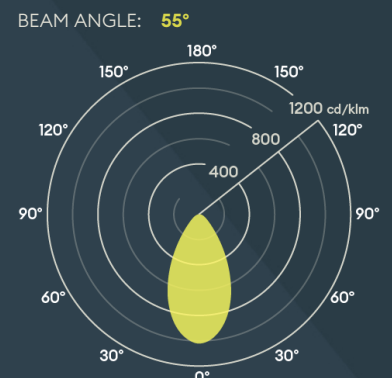

LED DRIVER

Driver	Input	SELV	Dimming	Bathroom Zone