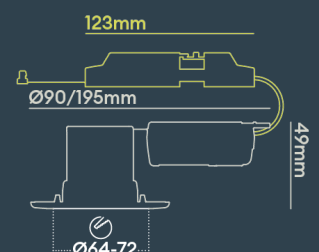

LED DRIVER

Driver	Input	SELV	Dimming	Bathroom Zone