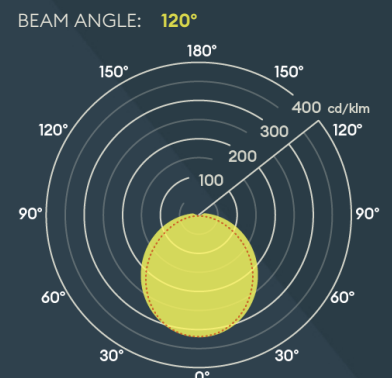

600mm (2ft)

1200mm (4ft)

1500mm (5ft)

1800mm (6ft)

92.3mm
73mm