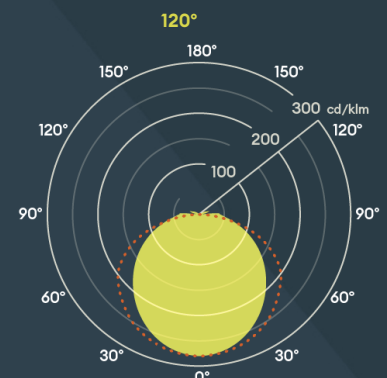

CCT switchable between 3000K, 4000K & 6500K

Grade 316 Coastal protection kit available

BESA mounting kit available

WARRANTY

Warranty	5 years
Battery Warranty	2 years
On-Site Warranty	2 years

FEATURES & BENEFITS

IP65 for the highest level of dust protection and able to withstand jets of water from any direction

304 stainless steel clips for high corrosion resistance and anti-tamper screws for vandal proofing

IK08 for robust impact protection

Unique gear tray slots that allow us to easily integrate third party control gear for your project. Just ask.

Extended mounting sliders to help make refurbishment easier

Safety tether cable to gear tray enables fast installation

Compression cable gland included in fixings kit

Emergency option available

1854mm | 93mm | 80mm