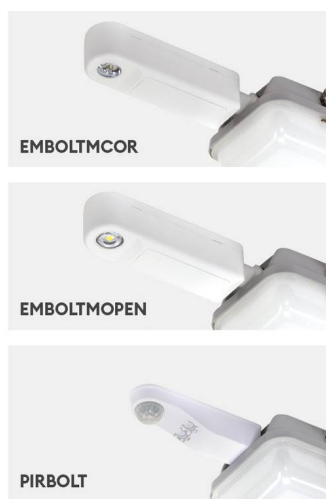

collingwood

CCT switchable between 3000K, 4000K & 6500K

Grade 316 Coastal protection kit available

BESA mounting kit available

Caiman CSP 5ft Single

Features

IP rating	IP65
IK rating	IK08
CSP Switchable	Switchable CCT
Sensor Option	On-Off Microwave sensor & daylight switching available
Dimmable Option	Yes (DALI-2, 0-10V)
LED Lifetime	L70 50,000h
Colour Rendering Index	CRI>80
Colour Consistency	SDCM4
Emergency Option	Yes, Self-Test

Installation Information

Input	220-240V AC
Maximum Ambient Temperature	-20°C - 35°C
Weight	1.60Kg
Inrush Current	30A 0.3ms
Construction Material	Anti-UV Polycarbonate
SELV	Yes
Electric Class (1, 2, 3)	1
Suitable for coastal areas	Yes (with modification)
Install Connector Type	Loop in / Loop out
UK Building Regulations	Part P