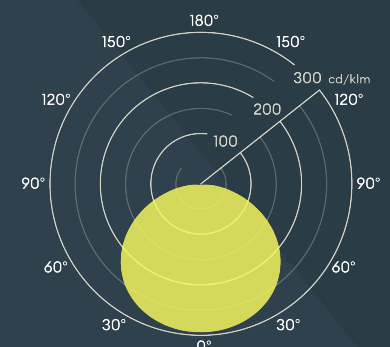

IP65 IP65 suitable for use outside

IK10 IK10

Wattage & CCT Switchable

CADDY

Colour & wattage switchable multi-purpose bulkhead

FEATURES

IP rating	IP65
IK rating	IK10
CSP Switchable	Switchable CCT
Sensor Option	Microwave (Step-Dim)
LED Lifetime	L70 B10 50,000h
Colour Rendering Index	CRI>80
Colour Consistency	SDCM5

Photometrics @ 25°C

Product Code	Finish	Type	Beam	W	Colour	lm	lm/W	Energy
WL77WCC	White	On-Off	120°	9W	3000K	1125	125	
					4000K	1150	128	
					6500K	1150	128	
				12W	3000K	1525	127	
					4000K	1550	129	
					6500K	1550	129	
				16W	3000K	2040	128	
					4000K	2080	130	
					6500K	2080	130	
WL77WCEM	White	Emergency	120°	9W	3000K	1125	125	
					4000K	1150	128	
					6500K	1150	128	
				12W	3000K	1525	127	
					4000K	1550	129	
					6500K	1550	129	
				16W	3000K	2040	128	
					4000K	2080	130	
					6500K	2080	130	