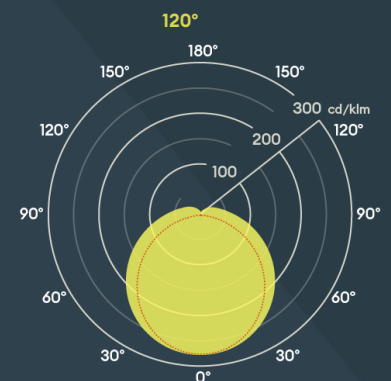

ACCESSORIES

BTSK1	Suspension Kit - 2 steel wires, with holders.	Sold Separately
PIRBOLT	On-off PIR sensor with daylight switch	Sold Separately
PIRBOLTDIM	Dimming PIR Sensor with Lux Level switch 0-2000lx	Sold Separately
PIRBOLTDIMR	Remote control for use with PIRBOLTDIM	Sold Separately
EMBOLTMOPEN	Bolt-on emg conversion pack, Man-Test, 200lm	Sold Separately
EMBOLTMCOR	Bolt-on emg conversion pack, Man-Test, 200lm	Sold Separately
EMBOLTSOPEN	Bolt-on emg conversion pack, Self-Test, 200lm	Sold Separately