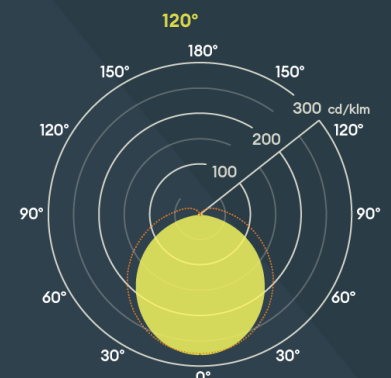

ACCESSORIES

BTSK1	Suspension Kit - 2 steel wires, with holders.	Sold Separately
PIRBOLT	On-off PIR sensor with daylight switch	Sold Separately
PIRBOLTDIM	Dimming PIR Sensor with Lux Level switch 0-2000lx	Sold Separately
PIRBOLTDIMR	Remote control for use with PIRBOLTDIM	Sold Separately
EMBOLTMOPEN	Bolt-on emg conversion pack, Man-Test, 200lm	Sold Separately
EMBOLTMCOR	Bolt-on emg conversion pack, Man-Test, 200lm	Sold Separately
EMBOLTSOPEN	Bolt-on emg conversion pack, Self-Test, 200lm	Sold Separately