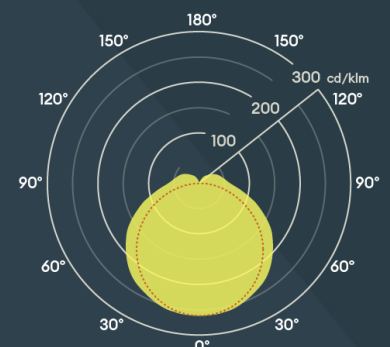

Photometrics @ 25°C

Product Code	Finish	Type	Beam	W	Colour	lm	lm/W	EM lm	Energy
BT4NMES	White	On-Off Microwave Self Test Emergency	120°	37W	5700K	5550	154	240	
					3000K	3920	140	230	
					4000K	4200	150	230	
BT5NMES	White	On-Off Microwave Self Test Emergency	120°	38W	3000K	5320	140	230	
					4000K	5700	150	230	
					5700K	5700	150	230	
				48W	3000K	6720	140	230	
					4000K	7200	150	230	
					5700K	7200	150	230	
				56W	3000K	7840	140	230	
					4000K	8400	150	230	
					5700K	8400	150	230	
BT6NMES	White	On-Off Microwave Self Test Emergency	120°	33W	3000K	4690	142	200	
					4000K	5025	152	200	
					5700K	5025	152	200	
				45W	3000K	6300	140	200	
					4000K	6750	150	200	
					5700K	6750	150	200	
				56W	3000K	7840	140	200	
					4000K	8400	150	200	
					5700K	8400	150	200	
67W	3000K	9380	140	200					

BEAM ANGLE: 120°