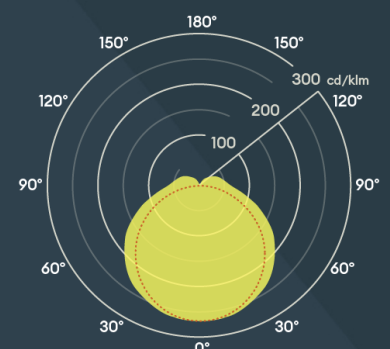

Photometrics @ 25°C

Product Code	Finish	Type	Beam	W	Colour	lm	lm/W	EM lm	Energy					
BT4VMEM	White	On-Off Step-Dim Microwave Manual Test Emergency	120°	25W	5700K	3750	154	240	AIGC					
				31W	3000K	4340	144	240						
					4000K	4650	154	240						
				37W	5700K	4650	154	240						
					3000K	5180	144	240						
				4000K	5550	154	240							
BT5VMEM	White	On-Off Step-Dim Microwave Manual Test Emergency	120°	28W	3000K	3920	140	230	AIGC					
					4000K	4200	150	230						
				38W	5700K	4200	150	230						
					3000K	5320	140	230						
				48W	4000K	5700	150	230						
					5700K	5700	150	230						
				56W	3000K	6720	140	230						
					4000K	7200	150	230						
				5700K	7200	150	230							
					3000K	7840	140	230						
				4000K	8400	150	230							
				BT6VMEM	White	On-Off Step-Dim Microwave Manual Test Emergency	120°	33W		3000K	4690	142	200	AIGC
4000K	5025	152	200											
45W	5700K	5025	152					200						
	3000K	6300	140					200						
5700K	6750	150	200											
	4000K	6750	150					200						

BEAM ANGLE: 120°