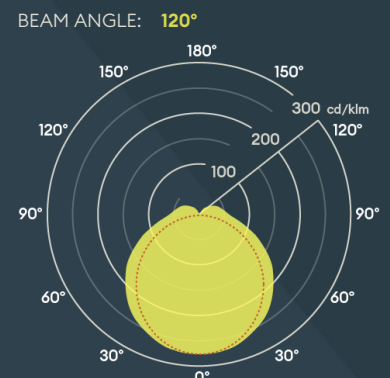

Photometrics @ 25°C

Product Code	Finish	Type	Beam	W	Colour	lm	lm/W	EM lm	Energy
BT6NMEM	White	On-Off Microwave Manual Test Emergency	120°	67W	5700K	10050	150	200	
					3000K	2590	144	240	
					4000K	2775	154	240	
BT4NMEM	White	On-Off Microwave Self Test Emergency	120°	18W	3000K	2590	144	240	
					4000K	2775	154	240	
					5700K	2775	154	240	
					3000K	3500	144	240	
					4000K	3750	154	240	
					5700K	3750	154	240	
				25W	3000K	4340	144	240	
					4000K	4650	154	240	
					5700K	4650	154	240	
					3000K	5180	144	240	
					4000K	5550	154	240	
					5700K	5550	154	240	
BT5NMEM	White	On-Off Microwave Self Test Emergency	120°	28W	3000K	3920	140	230	
					4000K	4200	150	230	
					5700K	4200	150	230	
					3000K	5320	140	230	
					4000K	5700	150	230	
					5700K	5700	150	230	
				38W	3000K	6720	140	230	
					4000K	7200	150	230	
					5700K	7200	150	230	
					3000K	7840	140	230	
					4000K	7200	150	230	
					5700K	7200	150	230	
48W	3000K	7840	140	230					
	4000K	7200	150	230					
	5700K	7200	150	230					
	3000K	7840	140	230					
	4000K	7200	150	230					
	5700K	7200	150	230					
56W	3000K	7840	140	230					
	4000K	7200	150	230					
	5700K	7200	150	230					
	3000K	7840	140	230					
	4000K	7200	150	230					
	5700K	7200	150	230