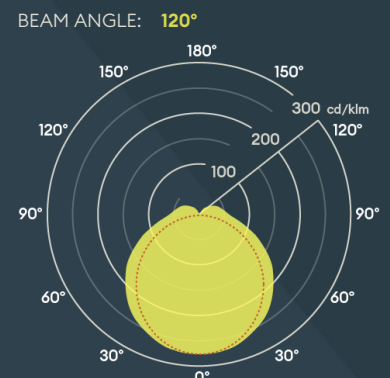

Photometrics @ 25°C

Product Code	Finish	Type	Beam	W	Colour	lm	lm/W	EM lm	Energy
BT5NMEM	White	On-Off Microwave Manual Test Emergency	120°	56W	5700K	8400	150	230	
				33W	3000K	4690	142	200	
					4000K	5025	152	200	
BT6NMEM	White	On-Off Microwave Manual Test Emergency	120°	45W	3000K	6300	140	200	
					4000K	6750	150	200	
					5700K	6750	150	200	
				56W	3000K	7840	140	200	
					4000K	8400	150	200	
					5700K	8400	150	200	
				67W	3000K	9380	140	200	
					4000K	10050	150	200	
					5700K	10050	150	200	
BT4NMEM	White	On-Off Microwave Self Test Emergency	120°	18W	3000K	2590	144	240	
					4000K	2775	154	240	
					5700K	2775	154	240	
				25W	3000K	3500	144	240	
					4000K	3750	154	240	
					5700K	3750	154	240	
				31W	3000K	4340	144	240	
					4000K	4650	154	240	
					5700K	4650	154	240	
				37W	3000K	5180	144	240	
					4000K	5550	154	240	
					5700K	5550	154	240