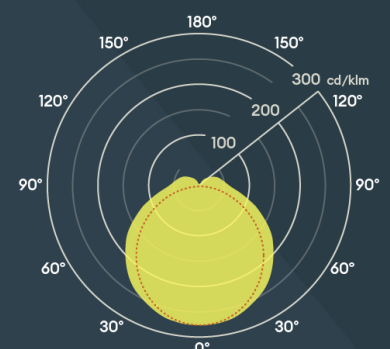

Photometrics @ 25°C

Product Code	Finish	Type	Beam	W	Colour	lm	lm/W	EM lm	Energy
BT5NMEM	White	On-Off Microwave Manual Test Emergency	120°	56W	5700K	8400	150	230	
					3000K	4690	142	200	
					4000K	5025	152	200	
BT6NMEM	White	On-Off Microwave Manual Test Emergency	120°	33W	5700K	5025	152	200	
					3000K	6300	140	200	
					4000K	6750	150	200	
				45W	5700K	6750	150	200	
					3000K	7840	140	200	
					4000K	8400	150	200	
				56W	5700K	8400	150	200	
					3000K	9380	140	200	
					4000K	10050	150	200	
BT4NMEM	White	On-Off Microwave Self Test Emergency	120°	18W	5700K	10050	150	200	
					3000K	9380	140	200	
				25W	5700K	10050	150	200	
					3000K	2590	144	240	
				31W	4000K	2775	154	240	
					5700K	2775	154	240	
37W	3000K	3500	144	240					
	4000K	3750	154	240					
	5700K	3750	154	240					

BEAM ANGLE: 120°