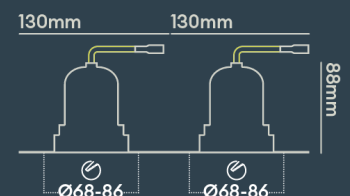

1901 DOWNLIGHT

Design your light! Modular Architectural Downlight Range

FEATURES

IP rating	IP44
CSP Switchable	Single CCT
Tilttable (°)	Fixed
UGR	UGR<16
Dimmable Option	Yes (1-10V)
LED Lifetime	L70 70,000h
Colour Rendering Index	CRI>90
Colour Consistency	SDCM3
Emergency Option	Yes, using converter
Rotation angle (°)	Fixed

INSTALLATION INFORMATION

Input	220-240V AC
Maximum Ambient Temperature	40°C
Weight	400g
Insulation Coverable	No
Inrush Current	10A/22ms
Cut Out Size	68-86 x2
Construction Material	Aluminium
UK Bathroom Zone	1
Maximum ceiling thickness	40 mm
SELV	Yes
Electric Class (1, 2, 3)	II
Suitable for coastal areas	No
Install Connector Type	Loop in / Loop out
UK Building Regulations	Part B, C, E, P & L
FR Building Regulations	Satisfait les essais au fil incandescent: 650°C
Mounting Options	Recessed
Part B Fire Rating	Solid Timber 30/60/90min, I-Joist 30min, Metal Web 30min
Dimmer Type	1-10V
Power Factor	0.80

PHOTOMETRICS @ 25°C

Product code	Finish	Type	W	Colour	Beam	lm	lm/W	Lx @ 1m	Energy
BDL14F40ND	Matt white RAL9003	Black Baffle Double Trimless	18W	4000K	15°	2 x 850	94	2 x 9018	
BDL14F40NM	Matt white RAL9003	Black Baffle Double Trimless	18W	4000K	15°	2 x 850	94	2 x 9018	
BDL14F40NV	Matt white RAL9003	Black Baffle Double Trimless	18W	4000K	15°	2 x 850	94	2 x 9018	
BDL14F40WD	Matt white RAL9003	Black Baffle Double Trimless	18W	4000K	50°	2 x 850	94	2 x 1400	
BDL14F40WM	Matt white RAL9003	Black Baffle Double Trimless	18W	4000K	50°	2 x 850	94	2 x 1400	
BDL14F40WV	Matt white RAL9003	Black Baffle Double Trimless	18W	4000K	50°	2 x 850	94	2 x 1400	
BDB04F27MDI	Matt black RAL9017	White Baffle Double Trimless	18W	2700K	24°	2 x 850	94	2 x 3350	
BDB04F27MMI	Matt black RAL9017	White Baffle Double	18W	2700K	24°	2 x 850	94	2 x 3350	

IP65 Available in IP65 for various applications