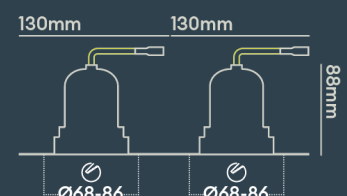

1901 DOWNLIGHT

Design your light! Modular Architectural Downlight Range

FEATURES

IP rating	IP44
CSP Switchable	Single CCT
Tilttable (°)	Fixed
UGR	UGR<16
Dimmable Option	Yes (DALI-2)
LED Lifetime	L70 70,000h
Colour Rendering Index	CRI>90
Colour Consistency	SDCM3
Emergency Option	Yes, using converter
Rotation angle (°)	Fixed

INSTALLATION INFORMATION

Input	220-240V AC
Maximum Ambient Temperature	40°C
Weight	400g
Insulation Coverable	No
Inrush Current	20A 17ms
Cut Out Size	68-86 x2
Construction Material	Aluminium
UK Bathroom Zone	1
Maximum ceiling thickness	40 mm
SELV	Yes
Electric Class (1, 2, 3)	II
Suitable for coastal areas	No
Install Connector Type	Loop in / Loop out
UK Building Regulations	Part B, C, E, P & L
FR Building Regulations	Satisfait les essais au fil incandescent: 650°C
Mounting Options	Recessed
Part B Fire Rating	Solid Timber 30/60/90min, I-Joist 30min, Metal Web 30min
Dimmer Type	DALI
Power Factor	0.80

PHOTOMETRICS @ 25°C

Product code	Finish	Type	W	Colour	Beam	lm	lm/W	Lx @ 1m	Energy
BDL14F40MM	Matt white RAL9003	Black Baffle Double Trimless	18W	4000K	24°	2 x 850	94	2 x 3450	
BDL14F40MV	Matt white RAL9003	Black Baffle Double Trimless	18W	4000K	24°	2 x 850	94	2 x 3450	
BDL14F40ND	Matt white RAL9003	Black Baffle Double Trimless	18W	4000K	15°	2 x 850	94	2 x 9018	
BDL14F40NM	Matt white RAL9003	Black Baffle Double Trimless	18W	4000K	15°	2 x 850	94	2 x 9018	
BDL14F40NV	Matt white RAL9003	Black Baffle Double Trimless	18W	4000K	15°	2 x 850	94	2 x 9018	
BDL14F40WD	Matt white RAL9003	Black Baffle Double Trimless	18W	4000K	50°	2 x 850	94	2 x 1400	
BDL14F40WM	Matt white RAL9003	Black Baffle Double Trimless	18W	4000K	50°	2 x 850	94	2 x 1400	
BDL14F40WV	Matt white RAL9003	Black Baffle Double	18W	4000K	50°	2 x 850	94	2 x 1400	

IP65 Available in IP65 for various applications