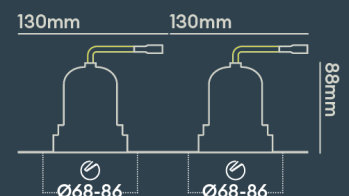

1901 DOWNLIGHT

Design your light! Modular Architectural Downlight Range

FEATURES

IP rating	IP65
CSP Switchable	Single CCT
Tilttable (°)	Fixed
UGR	UGR<16
Dimmable Option	Yes (1-10V)
LED Lifetime	L70 70,000h
Colour Rendering Index	CRI>90
Colour Consistency	SDCM3
Emergency Option	Yes, using converter
Rotation angle (°)	Fixed

INSTALLATION INFORMATION

Input	220-240V AC
Maximum Ambient Temperature	40°C
Weight	400g
Insulation Coverable	No
Inrush Current	10A/22ms
Cut Out Size	68-86 x2
Construction Material	Aluminium
UK Bathroom Zone	1
Maximum ceiling thickness	40 mm
SELV	Yes
Electric Class (1, 2, 3)	II
Suitable for coastal areas	No
Install Connector Type	Loop in / Loop out
UK Building Regulations	Part B, C, E, P & L
FR Building Regulations	Satisfait les essais au fil incandescent: 650°C
Mounting Options	Recessed
Part B Fire Rating	Solid Timber 30/60/90min, I-Joist 30min, Metal Web 30min
Dimmer Type	1-10V
Power Factor	0.80

PHOTOMETRICS @ 25°C

Product code	Finish	Type	W	Colour	Beam	lm	lm/W	Lx @ 1m	Energy
BDL14F30WDI	Matt white RAL9003	Black Baffle Double Trimless	18W	3000K	50°	2 X 800	89	2 X 1300	
BDL14F30WMI	Matt white RAL9003	Black Baffle Double Trimless	18W	3000K	50°	2 X 800	89	2 X 1300	
BDL14F30WVI	Matt white RAL9003	Black Baffle Double Trimless	18W	3000K	50°	2 X 800	89	2 X 1300	
BDL14F40MDI	Matt white RAL9003	Black Baffle Double Trimless	18W	4000K	24°	2 x 850	94	2 x 3450	
BDL14F40MMI	Matt white RAL9003	Black Baffle Double Trimless	18W	4000K	24°	2 x 850	94	2 x 3450	
BDL14F40MVI	Matt white RAL9003	Black Baffle Double Trimless	18W	4000K	24°	2 x 850	94	2 x 3450	
BDL14F40NDI	Matt white RAL9003	Black Baffle Double Trimless	18W	4000K	15°	2 x 850	94	2 x 9018	
BDL14F40NMI	Matt white RAL9003	Black Baffle Double	18W	4000K	15°	2 x 850	94	2 x 9018