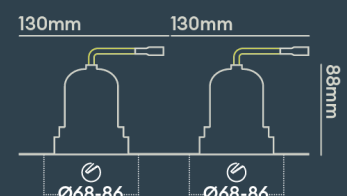

1901 DOWNLIGHT

Design your light! Modular Architectural Downlight Range

FEATURES

IP rating	IP65
CSP Switchable	Single CCT
Tilttable (°)	Fixed
UGR	UGR<16
Dimmable Option	Yes (Mains)
LED Lifetime	L70 70,000h
Colour Rendering Index	CRI>90
Colour Consistency	SDCM3
Emergency Option	Yes, using converter
Rotation angle (°)	Fixed

INSTALLATION INFORMATION

Input	220-240V AC
Maximum Ambient Temperature	40°C
Weight	400g
Insulation Coverable	No
Inrush Current	2.6A/0.3ms
Cut Out Size	68-86 x2
Construction Material	Aluminium
UK Bathroom Zone	1
Maximum ceiling thickness	40 mm
SELV	Yes
Electric Class (1, 2, 3)	II
Suitable for coastal areas	No
Install Connector Type	Loop in / Loop out
UK Building Regulations	Part B, C, E, P & L
FR Building Regulations	Satisfait les essais au fil incandescent: 650°C
Mounting Options	Recessed
Part B Fire Rating	Solid Timber 30/60/90min, I-Joist 30min, Metal Web 30min
Dimmer Type	Mains
Power Factor	0.80

IP65 Available in IP65 for various applications

DIM Mains, 1-10V & DALI-2 dimmable options

CRI>90 CRI 90 providing true colour appearance

WARRANTY

Warranty 7 years

FEATURES & BENEFITS

The 1901 family consists of a pendant, spot light and downlight all with a consistent design language

Use our product selector to choose from 1,800 different combinations

Designed & assembled in Northampton UK

Fixed, Adjustable, Round, Square, Trimless options available

Emergency options available

Fire-rated to 30 minutes for us in Solid timber, I-Joist and Metal Web ceiling joists

Integrated LED using premium components to achieve 70,000 hours/60 years lifetime

PATENT: **GB2576385 EP3648256 HK40014447**

PHOTOMETRICS @ 25°C