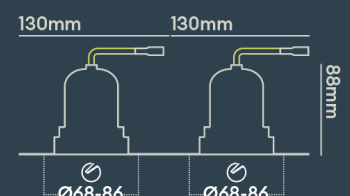

1901 DOWNLIGHT

Design your light! Modular Architectural Downlight Range

FEATURES

IP rating	IP44
CSP Switchable	Single CCT
Tilttable (°)	Fixed
UGR	UGR<16
Dimmable Option	Yes (1-10V)
LED Lifetime	L70 70,000h
Colour Rendering Index	CRI>90
Colour Consistency	SDCM3
Emergency Option	Yes, using converter
Rotation angle (°)	Fixed

INSTALLATION INFORMATION

Input	220-240V AC
Maximum Ambient Temperature	40°C
Weight	400g
Insulation Coverable	No
Inrush Current	10A/22ms
Cut Out Size	68-86 x2
Construction Material	Aluminium
UK Bathroom Zone	1
Maximum ceiling thickness	40 mm
SELV	Yes
Electric Class (1, 2, 3)	II
Suitable for coastal areas	No
Install Connector Type	Loop in / Loop out
UK Building Regulations	Part B, C, E, P & L
FR Building Regulations	Satisfait les essais au fil incandescent: 650°C
Mounting Options	Recessed
Part B Fire Rating	Solid Timber 30/60/90min, I-Joist 30min, Metal Web 30min
Dimmer Type	1-10V
Power Factor	0.80

PHOTOMETRICS @ 25°C

Product code	Finish	Type	W	Colour	Beam	lm	lm/W	Lx @ 1m	Energy
BDL14F27WD	Matt white RAL9003	Black Baffle Double Trimless	18W	2700K	50°	2 X 800	89	2 x 1300	
BDL14F27WM	Matt white RAL9003	Black Baffle Double Trimless	18W	2700K	50°	2 X 800	89	2 x 1300	
BDL14F27WV	Matt white RAL9003	Black Baffle Double Trimless	18W	2700K	50°	2 X 800	89	2 x 1300	
BDL14F30MD	Matt white RAL9003	Black Baffle Double Trimless	18W	3000K	24°	2 X 800	89	2 X 3250	
BDL14F30MM	Matt white RAL9003	Black Baffle Double Trimless	18W	3000K	24°	2 X 800	89	2 X 3250	
BDL14F30MV	Matt white RAL9003	Black Baffle Double Trimless	18W	3000K	24°	2 X 800	89	2 X 3250	
BDL14F30ND	Matt white RAL9003	Black Baffle Double Trimless	18W	3000K	15°	2 X 800	89	2 x 7816	
BDL14F30NM	Matt white RAL9003	Black Baffle Double	18W	3000K	15°	2 X 800	89	2 x 7816	

IP65 Available in IP65 for various applications